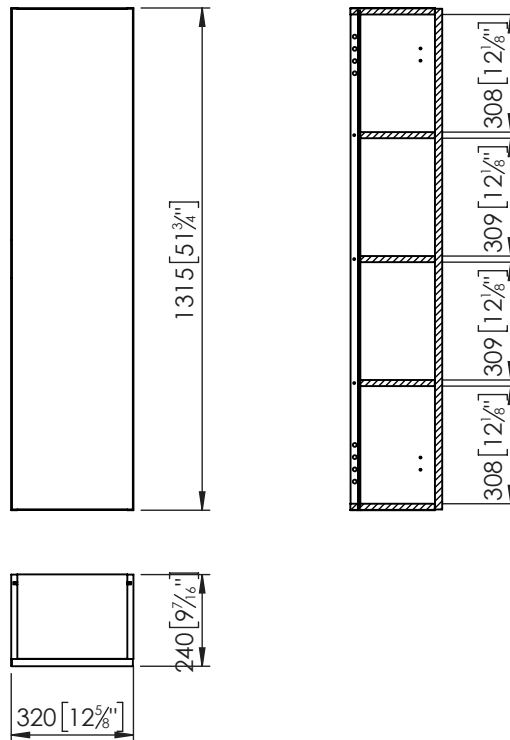

## Features

- Made in wood
- Moisture resistance
- Soft-close locking
- Great storage capacity
- Length x Width: 320x240 mm

# NATURAL

**COLUMN MB NATURAL ROBLE**  
**MEDITERRANEO 32X130CM**  
100298494

## Technical Information

- Installation: de pared
- Height: 1315 mm
- Width: 240 mm
- Length: 320 mm
- Net Weight: 22 Kg

## Notes

All product dimensions are nominal and tolerances of the product may vary within an established range. All measurements of the technical drawings are expressed in mm[in].

Install the product following the recommendations in the installation manual.